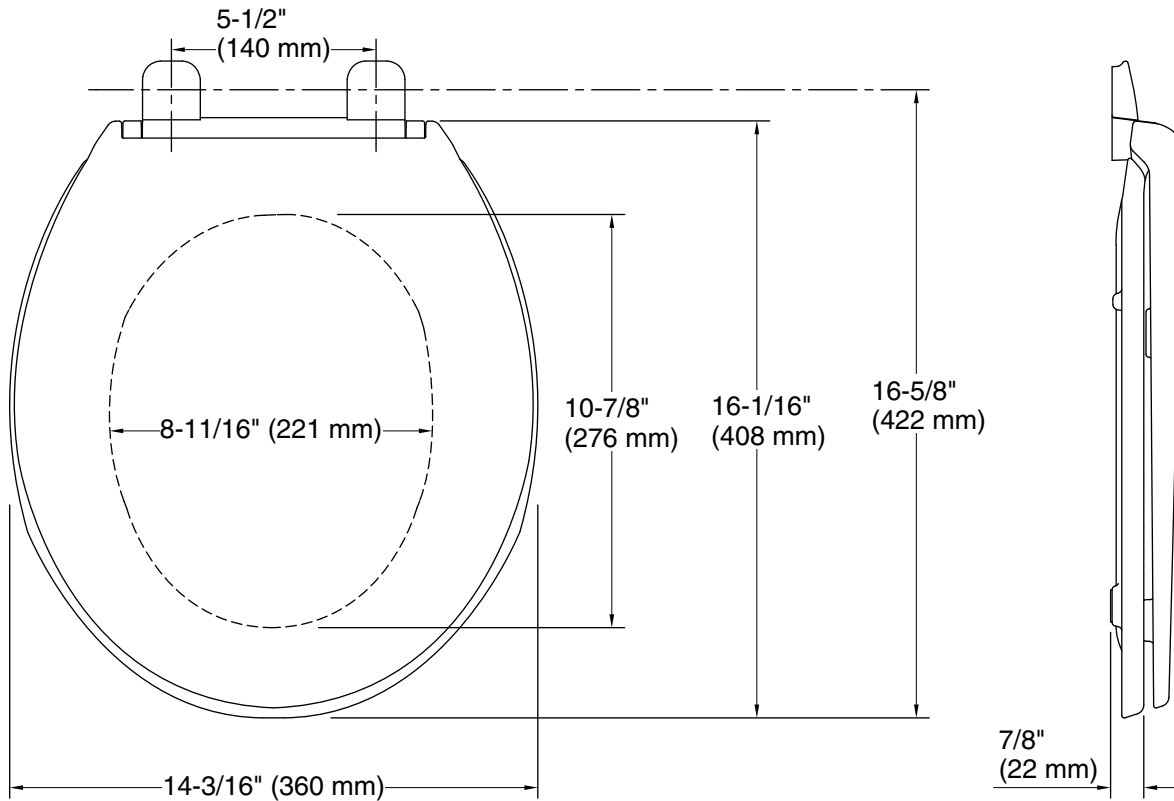

Brevia™ Quick-Release™

Round-Front Toilet Seat

K-4775

Features

- Quick-Release™ functionality allows seat to be removed easily from toilet for convenient cleaning.
- Quick-Attach® hardware for fast and secure installation.
- Color-matched plastic hinges.
- Grip-Tight bumpers hold seat firmly in place.
- Contoured seat for user comfort.
- Round closed-front seat.

Material

- Plastic construction.

Installation

- For nonresidential application, K-7673 or K-20111 is recommended.

Codes/Standards

None Applicable

KOHLER® One-Year Limited Warranty

See website for detailed warranty information.

Available Colors/Finishes

Color tiles intended for reference only.

Color	Code	Description
	0	White
	96	Biscuit
	47	Almond
	NY	Dune
	95	Ice™ Grey
	G9	Sandbar

Technical Information

All product dimensions are nominal.

Seat shape type: Round-front
Seat front type: Closed-front
Seat-mounting holes: 5-1/2" (140 mm)

Notes

Install this product according to the installation guide.